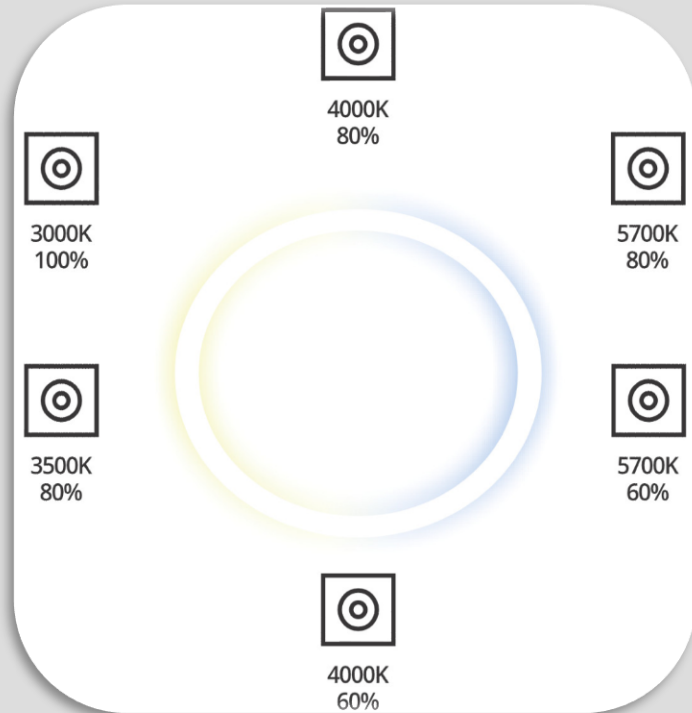

AND HOW?

Option 1

Rotary Switch

Option 2

Lxpro module

Option 3

YOUR control unit

Lxpro App

Monitoring software

Monitoring App

1. SWITCH

- ✓ 6 scenery channels available
- ✓ configuration can be defined once
- ✓ easy and fast implementation

2. Lxpro module

- ✓ Module ready to use
- ✓ First step of digitalization the light
- ✓ Lxpro app already available