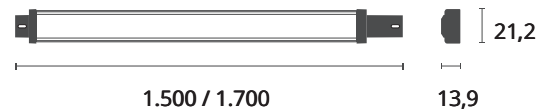

DIMENSIONS (mm)