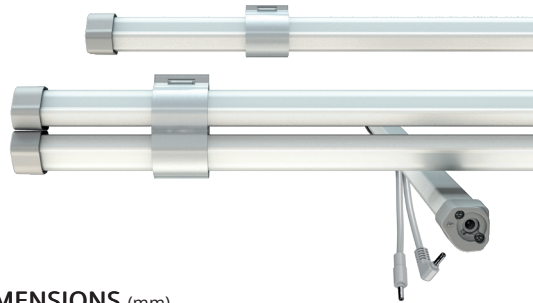

TECHNICAL DATA

Power	6,3 - 8,4 W
Operating voltage	24 V DC
Type of luminaire	light strip
LED Type	SMD
Control	switch/App
Light efficiency	up to 117 lm/W
Colour consistency	SDCM3
Lifetime	L80 B10 50.000 h @ 10°C
Ambient temperature	-30°C to +10°C
Material	aluminium/PC
Cascading	no
Warranty	5 years
Scope of delivery	incl. 1 pc Hollow plug end cap

TYPES

DIMENSIONS (mm)