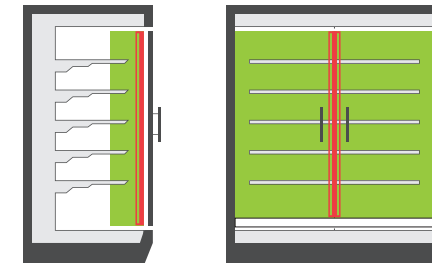

STANDARDS LCR-SERIES

- IEC 60598-1-2014
- IEC 60598-1-2014/AMD1:2017
- IEC 60598-2-1-2020
- IEC 60335-1-2010
- IEC 60335-1-2010/AMD1:2013
- IEC 60335-1-2010/AMD2:2016
- IEC 60335-2-89:2010
- IEC 60335-2-89:2010/AMD1:2012
- IEC 60335-2-89:2010/AMD2:2015