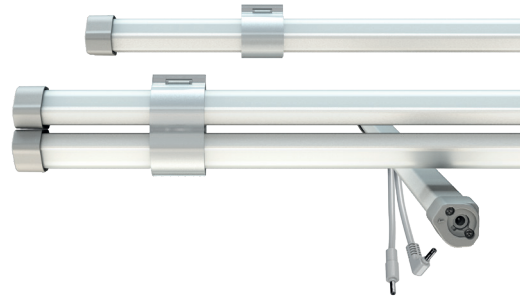

TECHNICAL DATA

Power	15 - 34 W
Operating voltage	24 V DC
Type of luminaire	light strip
LED Type	SMD
Control	PWM
Light efficiency	up to 105 lm/W
Colour consistency	SDCM3
Lifetime	L80 B10 50.000 h @ 10°C
Ambient temperature	-30°C to +10°C
Material	aluminium/PC
Cascading	no
Warranty	5 years
Scope of delivery	2 pcs LCR-VLR Light strip 2 pcs Hollow plug end cap

5 YEARS
WARRANTY

TYPES

DIMENSIONS (mm)