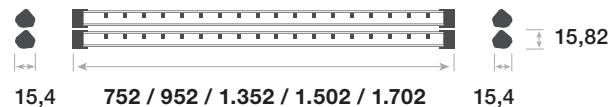

TECHNICAL DATA

Power	15 - 34 W
Operating voltage	24 V DC
Type of luminaire	light strip
LED Type	SMD
Control	PWM
Light efficiency	up to 105 lm/W
Colour consistency	SDCM3
Lifetime	L80 B10 50.000 h @ 10°C
Ambient temperature	-30°C to +10°C
Material	aluminium/PC
Cascading	no
Warranty	5 years
Scope of delivery	2 pcs LCR-VLR Light strip 2 pcs Hollow plug end cap

5 YEARS
WARRANTY

TYPES

DIMENSIONS (mm)

BEAM ANGLE

HIGHLIGHTS

- cost effective retrofit system
- especially for refrigerated cabinets -30° to +10° (IP 65)
- flexible integration with multiple accessories
- brilliant light with CRI 90
- installation: via magnet or screw clip
- splash water protected socket connectors (both sides)

APPLICATIONS LCR-VC

Attachment to the door web (centered), for illumination of the goods front.

- Refrigerated multideck cabinet (closed)
- Freezer
- Combi Freezer

STANDARDS LCR-SERIES

- IEC 60598-1-2014
- IEC 60598-1-2014/AMD1:2017
- IEC 60598-2-1-2020
- IEC 60335-1-2010
- IEC 60335-1-2010/AMD1:2013
- IEC 60335-1-2010/AMD2:2016
- IEC 60335-2-89:2010
- IEC 60335-2-89:2010/AMD1:2012
- IEC 60335-2-89:2010/AMD2:2015