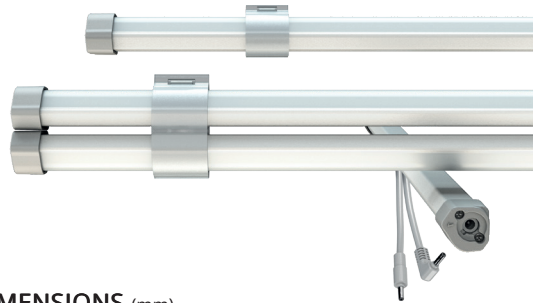

TECHNICAL DATA

Power	15 - 17 W
Operating voltage	24 V DC
Type of luminaire	light strip
LED Type	SMD
Control	switch/App
Light efficiency	up to 105 lm/W
Colour consistency	SDCM3
Lifetime	L80 B10 50.000 h @ 10°C
Operating temperature	-30°C to +10°C
Material	aluminium/PC
Cascading	no
Warranty	5 years
Scope of delivery	incl. 1 pc Hollow plug end cap

Types

DIMENSIONS (mm)

BEAM ANGLE

HIGHLIGHTS

- adjustable light colour using lxpro switch
- optionally dimmable & adjustable via app
- lighting control can be integrated into the refrigeration unit's control system
- integration of additional sensors is possible
- switching from "meat" colour to neutral white or from warm white through neutral white to cold white
- cost savings through reduced product variety
- light color adjustable to individual customer preferences

APPLICATIONS LCR-VLR-Tunable

Attachment to the door frame (left or right), for illumination of the goods front.

- Refrigerated multideck cabinet (closed)
- Freezer
- Combifreezer

STANDARDS LCR-Tune SERIES