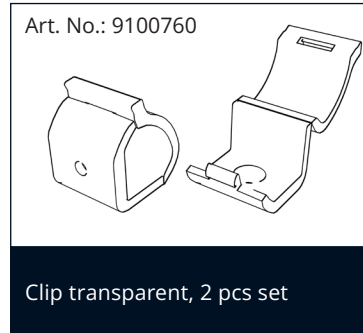

## ACCESSORIES

Item description	Item number
Connection cable plug male, grey 4,0m	9100763
Connection cable angled plug, grey 4,0m	9100759
Strip lock (plug), transparent	9100767
Hollow plug end cap, grey	9100769
Clip transparent, 2 pcs set	9100760
Clip transparent with magnet, 2 pcs set	9100761