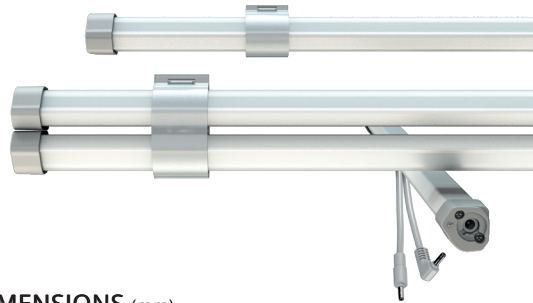

TECHNICAL DATA

Power	7,5 - 17 W
Operating voltage	24 V DC
Type of luminaire	light strip
LED Type	SMD
Control	PWM
Light efficiency	up to 105 lm/W
Colour consistency	SDCM3
Lifetime	L80 B10 50.000 h @ 10°C
Ambient temperature	-30°C to +10°C
Material	aluminium/PC
Cascading	no
Warranty	5 years
Scope of delivery	incl. 1 pc Hollow plug end cap

TYPES

DIMENSIONS (mm)