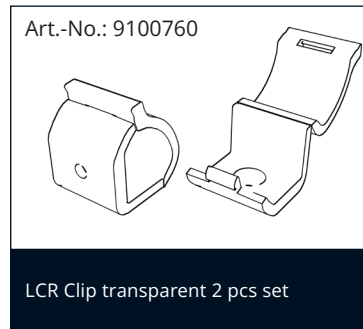

TECHNICAL DATA

Power	16,5 W
Operating voltage	24 V DC
Type of luminaire	Light strip
LED Type	SMD
Control	PWM
Light efficiency	up to 105 lm/W
Colour consistency	SDCM3
Lifetime	L80 B10 50.000 h @ 10°C
Ambient temperature	-30°C to +10°C
Material	PC/Aluminium
Cascading	no
Warranty	5 years
Scope of delivery	incl. 1 pc Hollow plug end cap

TYPES

DIMENSIONS (mm)

BEAM ANGLE

HIGHLIGHTS

- Homogeneous light distribution
- Specially designed for refrigerated cabinets from -30°C to +10°C (IP 65)
- Flexible integration through a variety of accessories
- Brilliant light with CRI 90
- Installation: screw clip
- Splash-proof plug connectors (on both sides)
- 30% increased light output in the upper part of the light strip, allowing for use without additional canopy lighting

IEC 60335-2-89:2010/AMD2:2015

Item number	Product code	Power	Light colour	CRI	Luminous flux	Beam characteristics	Length
6200192	LCR-L1500-VL-Topper	16,5 W	3000 K	90	1730 lm	Door frame - left	1502 mm
6200193	LCR-L1500-VL-Topper	16,5 W	4000 K	90	1730 lm	Door frame - left	1502 mm
6200194	LCR-L1500-VL-Topper	16,5 W	5700 K	90	1730 lm	Door frame - left	1502 mm
6200195	LCR-L1500-VL-Topper	16,5 W	Fresh meat	90	1730 lm	Door frame - left	1502 mm
6200199	LCR-L1500-VR-Topper	16,5 W	3000 K	90	1730 lm	Door frame - right	1502 mm
6200200	LCR-L1500-VR-Topper	16,5 W	4000 K	90	1730 lm	Door frame - right	1502 mm
6200201	LCR-L1500-VR-Topper	16,5 W	5700 K	90	1730 lm	Door frame - right	1502 mm
6200202	LCR-L1500-VR-Topper	16,5 W	Fresh meat	90	1730 lm	Door frame - right	1502 mm

Item description	Part number
LCR Connection cable plug male grey 4,0m	9100763
LCR Connection cable with angled plug grey 4,0m	9100759
LCR Strip lock transparent	9100767
LCR Hollow plug end cap grey	9100769
LCR Clip transparent 2 pcs set	9100760
LCR Clip transparent with magnet 2 pcs set	9100761
Connection cable Y-plug, grey 4,0m for central vertical light	9100762
Doubleclip, 2 pcs set for central vertical light	9100779