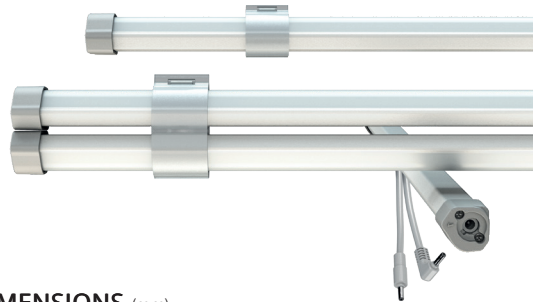

TECHNICAL DATA

Power	16,5 W
Operating voltage	24 V DC
Type of luminaire	Light strip
LED Type	SMD
Control	PWM
Light efficiency	up to 105 lm/W
Colour consistency	SDCM3
Lifetime	L80 B10 50.000 h @ 10°C
Ambient temperature	-30°C to +10°C
Material	PC/Aluminium
Cascading	no
Warranty	5 years
Scope of delivery	incl. 1 pc Hollow plug end cap

TYPES

DIMENSIONS (mm)

BEAM ANGLE

HIGHLIGHTS

- Homogeneous light distribution
- Specially designed for refrigerated cabinets from -30°C to +10°C (IP 65)
- Flexible integration through a variety of accessories
- Brilliant light with CRI 90
- Installation: screw clip
- Splash-proof plug connectors (on both sides)
- 30% increased light output in the upper part of the light strip, allowing for use without additional canopy lighting

APPLICATIONS

Attachment to the door frame (left or right), for illumination of the goods front, without canopy lighting

- Refrigerated multideck cabinet (closed)
- Freezer
- Combi freezer

STANDARDS LCR-Topper Series

A **central vertical light** can be created by combining the following dedicated components:

- 1 piece LCR-VL
- 1 piece LCR-VR
- Double clip, Art. No.: 9100779
- Y-plug cable, Art. No.: 9100762

ACCESSORIES