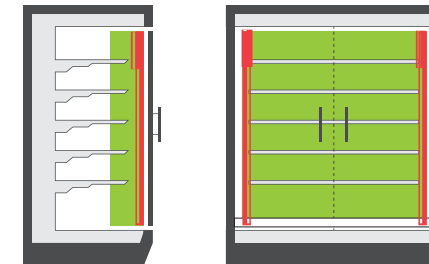

TECHNICAL DATA

Power	16,5 W
Operating voltage	24 V DC
Type of luminaire	Light strip
LED Type	SMD
Control	PWM
Light efficiency	up to 105 lm/W
Colour consistency	SDCM3
Lifetime	L80 B10 50.000 h @ 10°C
Ambient temperature	-30°C to +10°C
Material	PC/Aluminium
Cascading	no
Warranty	5 years
Scope of delivery	incl. 1 pc Hollow plug end cap

TYPES

DIMENSIONS (mm)

BEAM ANGLE

HIGHLIGHTS

- Homogeneous light distribution
- Specially designed for refrigerated cabinets from -30°C to +10°C (IP 65)
- Flexible integration through a variety of accessories
- Brilliant light with CRI 90
- Installation: screw clip
- Splash-proof plug connectors (on both sides)
- 30% increased light output in the upper part of the light strip, allowing for use without additional canopy lighting

APPLICATIONS

Attachment to the door frame (left or right), for illumination of the goods front, without canopy lighting

- Refrigerated multideck cabinet (closed)
- Freezer
- Combi freezer

STANDARDS LCR-Topper Series