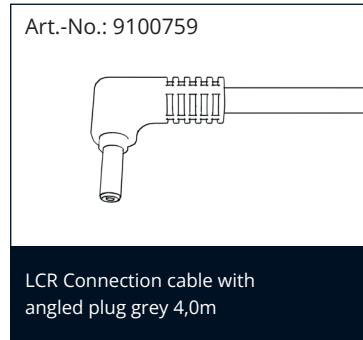

TECHNICAL DATA

Power	16,5 W
Operating voltage	24 V DC
Type of luminaire	Light strip
LED Type	SMD
Control	PWM
Light efficiency	up to 105 lm/W
Colour consistency	SDCM3
Lifetime	L80 B10 50.000 h @ 10°C
Ambient temperature	-30°C to +10°C
Material	PC/Aluminium
Cascading	no
Warranty	5 years
Scope of delivery	incl. 1 pc Hollow plug end cap

IEC 60335-2-89:2010/AMD2:2015

Item number	Product code	Power	Light colour	CRI	Luminous flux	Beam characteristics	Length
6200192	LCR-L1500-VL-Topper	16,5 W	3000 K	90	1730 lm	Door frame - left	1502 mm
6200193	LCR-L1500-VL-Topper	16,5 W	4000 K	90	1730 lm	Door frame - left	1502 mm
6200194	LCR-L1500-VL-Topper	16,5 W	5700 K	90	1730 lm	Door frame - left	1502 mm
6200195	LCR-L1500-VL-Topper	16,5 W	Fresh meat	90	1730 lm	Door frame - left	1502 mm
6200199	LCR-L1500-VR-Topper	16,5 W	3000 K	90	1730 lm	Door frame - right	1502 mm
6200200	LCR-L1500-VR-Topper	16,5 W	4000 K	90	1730 lm	Door frame - right	1502 mm
6200201	LCR-L1500-VR-Topper	16,5 W	5700 K	90	1730 lm	Door frame - right	1502 mm
6200202	LCR-L1500-VR-Topper	16,5 W	Fresh meat	90	1730 lm	Door frame - right	1502 mm

A **central vertical light** can be created by combining the following dedicated components:

- 1 piece LCR-VL
- 1 piece LCR-VR
- Double clip, Art. No.: 9100779
- Y-plug cable, Art. No.: 9100762

ACCESSORIES

Item description	Part number
LCR Connection cable plug male grey 4,0m	9100763
LCR Connection cable with angled plug grey 4,0m	9100759
LCR Strip lock transparent	9100767
LCR Hollow plug end cap grey	9100769
LCR Clip transparent 2 pcs set	9100760
LCR Clip transparent with magnet 2 pcs set	9100761
Connection cable Y-plug, grey 4,0m for central vertical light	9100762
Doubleclip, 2 pcs set for central vertical light	9100779