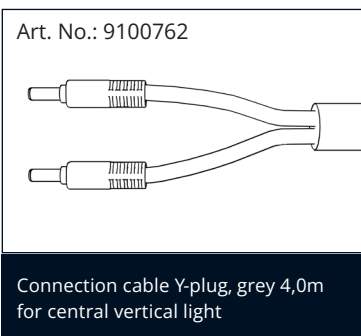

TECHNICAL DATA

Power	16,5 W
Operating voltage	24 V DC
Type of luminaire	Light strip
LED Type	SMD
Control	PWM
Light efficiency	up to 105 lm/W
Colour consistency	SDCM3
Lifetime	L80 B10 50.000 h @ 10°C
Ambient temperature	-30°C to +10°C
Material	PC/Aluminium
Cascading	no
Warranty	5 years
Scope of delivery	incl. 1 pc Hollow plug end cap

IEC 60335-2-89:2010/AMD2:2015

Item number	Product code	Power	Light colour	CRI	Luminous flux	Beam characteristics	Length
6200192	LCR-L1500-VL-Topper	16,5 W	3000 K	90	1730 lm	Door frame - left	1502 mm
6200193	LCR-L1500-VL-Topper	16,5 W	4000 K	90	1730 lm	Door frame - left	1502 mm
6200194	LCR-L1500-VL-Topper	16,5 W	5700 K	90	1730 lm	Door frame - left	1502 mm
6200195	LCR-L1500-VL-Topper	16,5 W	Fresh meat	90	1730 lm	Door frame - left	1502 mm
6200199	LCR-L1500-VR-Topper	16,5 W	3000 K	90	1730 lm	Door frame - right	1502 mm
6200200	LCR-L1500-VR-Topper	16,5 W	4000 K	90	1730 lm	Door frame - right	1502 mm
6200201	LCR-L1500-VR-Topper	16,5 W	5700 K	90	1730 lm	Door frame - right	1502 mm
6200202	LCR-L1500-VR-Topper	16,5 W	Fresh meat	90	1730 lm	Door frame - right	1502 mm

Item description	Part number
LCR Connection cable plug male grey 4,0m	9100763
LCR Connection cable with angled plug grey 4,0m	9100759
LCR Strip lock transparent	9100767
LCR Hollow plug end cap grey	9100769
LCR Clip transparent 2 pcs set	9100760
LCR Clip transparent with magnet 2 pcs set	9100761
Connection cable Y-plug, grey 4,0m for central vertical light	9100762
Doubleclip, 2 pcs set for central vertical light	9100779